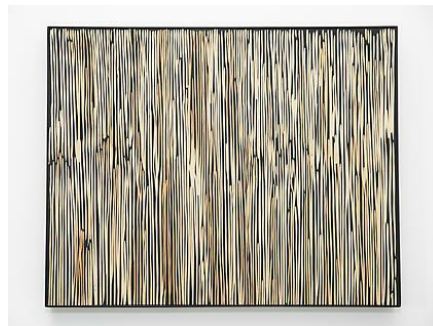

CONTEMPORARY

Isobel Rayson
7 Days (A) , 2016
Steel, wood, paint
40 x 50 x 4 cm

Isobel Rayson
7 Days (B) , 2016
Steel, wood, paint
dimensions variable

Isobel Rayson
7 Days (C) , 2016
Steel, wood, paint
dimensions variable

Isobel Rayson
7 Days (D) , 2016
Steel, wood, paint
dimensions variable

CONTEMPORARY

Isobel Rayson
7 Days (F), 2016
Steel, wood, paint
dimensions variable